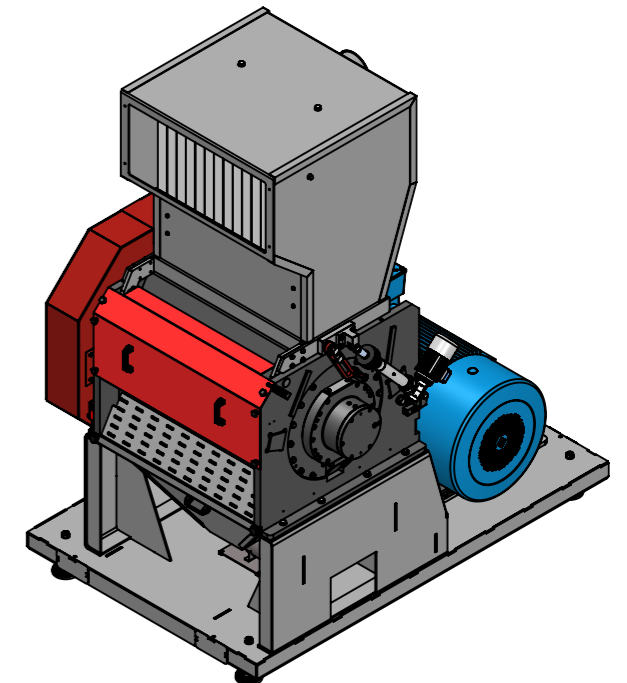

GR. 800-1000

  Via E. Rossaro, 7 - 44012 Bondeno (FE) Tel. +39(0)532 897664 Fax +39(0)532 891270 www.mgreycling.it e-mail:info@mgreycling.it	DESCRIPTION Granulators Technical Sheet			DATE
	NOTES	SHEET	SCALE	WEIGHT (kg)
	DISIGNER	FORMAT A3	DRAWING CODE	REVIEW -
	ANY DRAWING OR TECHNICAL DOCUMENT RELATING TO OUR PRODUCTS, EVEN IF RETURNED TO THE CLIENT, IS ALWAYS EXCLUSIVE PROPERTY OF MG RECYCLING s.r.l. AND CANNOT BE USED BY THE CLIENT, COPIED, REPRODUCED, TRANSMITTED OR COMMUNICATED TO THIRD PARTY WITHOUT OUR PRIOR WRITTEN AUTHORISATION.