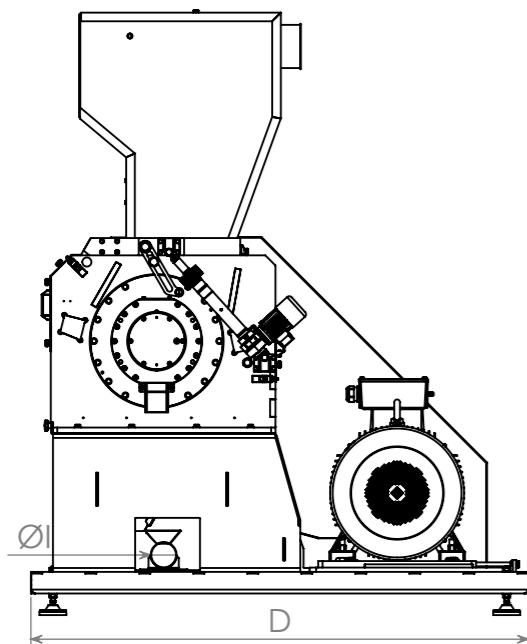

TECHNICAL SPECIFICATION

Modello Model	Tipo Type			Potenza Power [kW]	Dimensioni Massime Overall Dimensions [mm] / [Inch]					Produzione (fino a) Production (up to) Kg/h / Lbs/h	Peso Weight Kg / Lbs
	Inserti Insert	Lame Mobili Rotating Blade	Lame Fisse Fix Blade		A	B	C	D	ØI		
GR.280	/	4	2	9.2	730 / 28.8	1280 / 50.4	1450 / 57.1	1070 / 42.1	60 / 2.4	200 / 440	500 / 1100
GR.300	/	4	2	15	830 / 32.7	1720 / 67.7	2035 / 80.1	1190 / 46.7	76.1 / 3	400 / 880	1000 / 2200
GR.400	18	/	2	22	930 / 36.6	1750 / 68.9	2085 / 82.1	1300 / 51.2	88.9 / 3.5	500 / 1100	1600 / 3530
GR.400	/	4	2	22	930 / 36.6	1750 / 68.9	2085 / 82.1	1300 / 51.2	88.9 / 3.5	500 / 1100	1600 / 3530
GR.600	32	/	2	37	1100 / 43.3	1750 / 68.9	2085 / 82.1	1475 / 58.1	101.6 / 4	1000 / 2200	2400 / 5290
GR.600	/	4	2	37	1100 / 43.3	1750 / 68.9	2085 / 82.1	1475 / 58.1	101.6 / 4	1000 / 2200	2400 / 5290
GR.800	56	/	4	75	1260 / 49.6	2335 / 91.9	2785 / 109.7	2200 / 86.6	101.6 / 4	1500 / 4400	4000 / 8800
GR.800	/	16	4	75	1260 / 49.6	2335 / 91.9	2785 / 109.7	2200 / 86.6	101.6 / 4	2000 / 4400	4000 / 8800
GR.1000	72	/	4	90	1510 / 59.5	2335 / 91.9	2785 / 109.7	2300 / 90.6	120 / 4.7	2500 / 6600	4700 / 10360
GR.1000	/	16	4	90	1510 / 59.5	2335 / 91.9	2785 / 109.7	2300 / 90.6	120 / 4.7	3000 / 6600	4700 / 10360

GR. 280-300-400-600

GR. 800-1000

 <small>Via E. Rossaro, 7 - 44012 Bondeno (FE) Tel. +39(0)532 897664 Fax +39(0)532 891270 www.mgreycling.it e-mail:info@mgreycling.it</small>	DESCRIPTION Granulators Technical Sheet			DATE
	NOTES	SHEET	SCALE	WEIGHT (kg)
	DISIGNER	FORMAT A3	DRAWING CODE	REVIEW -
	<small>ANY DRAWING OR TECHNICAL DOCUMENT RELATING TO OUR PRODUCTS, EVEN IF RETURNED TO THE CLIENT, IS ALWAYS EXCLUSIVE PROPERTY OF MG RECYCLING s.r.l. AND CANNOT BE USED BY THE CLIENT, COPIED, REPRODUCED, TRANSMITTED OR COMMUNICATED TO THIRD PARTY WITHOUT OUR PRIOR WRITTEN AUTHORISATION.</small>			