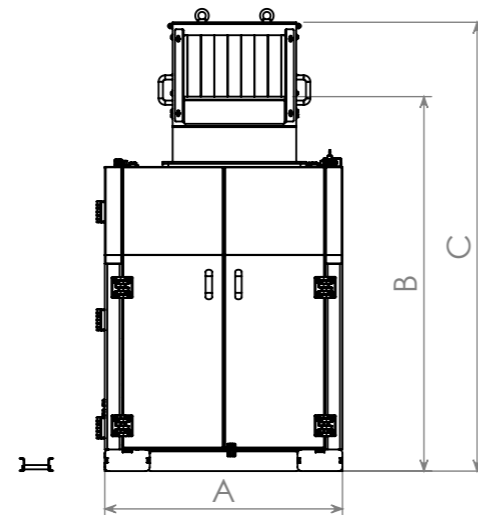

TECHNICAL SPECIFICATION

Modello Model	Tipo Type			Potenza Power [kW]	Dimensioni Massime Overall Dimensions [mm] / [Inch]					Produzione (fino a) Production (up to) Kg/h / Lbs/h	Peso Weight Kg / Lbs
	Inserti Insert	Lame Mobili Rotating Blade	Lame Fisse Fix Blade		A	B	C	D	ØI		
GR.280	/	4	2	9.2	730 / 28.8	1280 / 50.4	1450 / 57.1	1070 / 42.1	60 / 2.4	200 / 440	500 / 1100
GR.300	/	4	2	15	830 / 32.7	1720 / 67.7	2035 / 80.1	1190 / 46.7	76.1 / 3	400 / 880	1000 / 2200
GR.400	18	/	2	22	930 / 36.6	1750 / 68.9	2085 / 82.1	1300 / 51.2	88.9 / 3.5	500 / 1100	1600 / 3530
GR.400	/	4	2	22	930 / 36.6	1750 / 68.9	2085 / 82.1	1300 / 51.2	88.9 / 3.5	500 / 1100	1600 / 3530
GR.600	32	/	2	37	1100 / 43.3	1750 / 68.9	2085 / 82.1	1475 / 58.1	101.6 / 4	1000 / 2200	2400 / 5290
GR.600	/	4	2	37	1100 / 43.3	1750 / 68.9	2085 / 82.1	1475 / 58.1	101.6 / 4	1000 / 2200	2400 / 5290
GR.800	56	/	4	75	1260 / 49.6	2335 / 91.9	2785 / 109.7	2200 / 86.6	101.6 / 4	1500 / 4400	4000 / 8800
GR.800	/	16	4	75	1260 / 49.6	2335 / 91.9	2785 / 109.7	2200 / 86.6	101.6 / 4	2000 / 4400	4000 / 8800
GR.1000	72	/	4	90	1510 / 59.5	2335 / 91.9	2785 / 109.7	2300 / 90.6	120 / 4.7	2500 / 6600	4700 / 10360
GR.1000	/	16	4	90	1510 / 59.5	2335 / 91.9	2785 / 109.7	2300 / 90.6	120 / 4.7	3000 / 6600	4700 / 10360

GR. 280-300-400-600

GR. 800-1000

 <small>Via E. Rossaro, 7 - 44012 Bondeno (FE) Tel. +39(0)532 897664 Fax +39(0)532 891270 www.mgreycling.it e-mail:info@mgreycling.it</small>	DESCRIPTION Granulators Technical Sheet			DATE
	NOTES	SHEET	SCALE	WEIGHT (kg)
	DISIGNER	FORMAT A3	DRAWING CODE	REVIEW -
	<small>ANY DRAWING OR TECHNICAL DOCUMENT RELATING TO OUR PRODUCTS, EVEN IF RETURNED TO THE CLIENT, IS ALWAYS EXCLUSIVE PROPERTY OF MG RECYCLING s.r.l. AND CANNOT BE USED BY THE CLIENT, COPIED, REPRODUCED, TRANSMITTED OR COMMUNICATED TO THIRD PARTY WITHOUT OUR PRIOR WRITTEN AUTHORISATION.</small>			