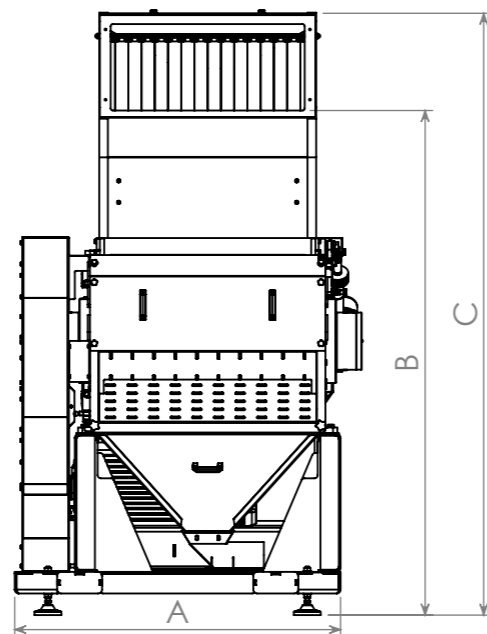

TECHNICAL SPECIFICATION

Modello Model	Tipo Type			Potenza Power [kW]	Dimensioni Massime Overall Dimensions [mm] / [Inch]					Produzione (fino a) Production (up to) Kg/h / Lbs/h	Peso Weight Kg / Lbs
	Inserti Insert	Lame Mobili Rotating Blade	Lame Fisse Fix Blade		A	B	C	D	ØI		
GR.280	/	4	2	9.2	730 / 28.8	1280 / 50.4	1450 / 57.1	1070 / 42.1	60 / 2.4	200 / 440	500 / 1100
GR.300	/	4	2	15	830 / 32.7	1720 / 67.7	2035 / 80.1	1190 / 46.7	76.1 / 3	400 / 880	1000 / 2200
GR.400	18	/	2	22	930 / 36.6	1750 / 68.9	2085 / 82.1	1300 / 51.2	88.9 / 3.5	500 / 1100	1600 / 3530
GR.400	/	4	2	22	930 / 36.6	1750 / 68.9	2085 / 82.1	1300 / 51.2	88.9 / 3.5	500 / 1100	1600 / 3530
GR.600	32	/	2	37	1100 / 43.3	1750 / 68.9	2085 / 82.1	1475 / 58.1	101.6 / 4	1000 / 2200	2400 / 5290
GR.600	/	4	2	37	1100 / 43.3	1750 / 68.9	2085 / 82.1	1475 / 58.1	101.6 / 4	1000 / 2200	2400 / 5290
GR.800	56	/	4	75	1260 / 49.6	2335 / 91.9	2785 / 109.7	2200 / 86.6	101.6 / 4	1500 / 4400	4000 / 8800
GR.800	/	16	4	75	1260 / 49.6	2335 / 91.9	2785 / 109.7	2200 / 86.6	101.6 / 4	2000 / 4400	4000 / 8800
GR.1000	72	/	4	90	1510 / 59.5	2335 / 91.9	2785 / 109.7	2300 / 90.6	120 / 4.7	2500 / 6600	4700 / 10360
GR.1000	/	16	4	90	1510 / 59.5	2335 / 91.9	2785 / 109.7	2300 / 90.6	120 / 4.7	3000 / 6600	4700 / 10360

GR. 280-300-400-600

GR. 800-1000

 <small>Via E. Rossaro, 7 - 44012 Bondeno (FE) Tel. +39(0)532 897664 Fax +39(0)532 891270 www.mgreycling.it e-mail:info@mgreycling.it</small>	DESCRIPTION Granulators Technical Sheet			DATE
	NOTES	SHEET	SCALE	WEIGHT (kg)
	DISIGNER	FORMAT A3	DRAWING CODE	REVIEW -
	<small>ANY DRAWING OR TECHNICAL DOCUMENT RELATING TO OUR PRODUCTS, EVEN IF RETURNED TO THE CLIENT, IS ALWAYS EXCLUSIVE PROPERTY OF MG RECYCLING s.r.l. AND CANNOT BE USED BY THE CLIENT, COPIED, REPRODUCED, TRANSMITTED OR COMMUNICATED TO THIRD PARTY WITHOUT OUR PRIOR WRITTEN AUTHORISATION.</small>			