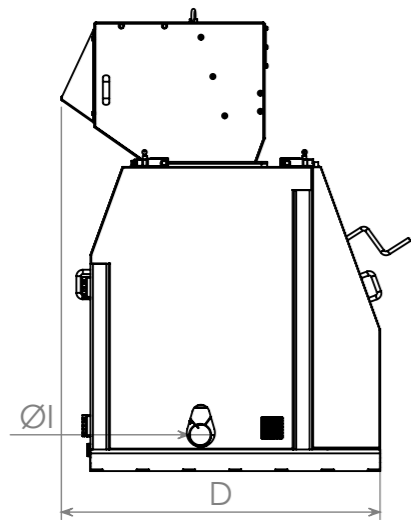

TECHNICAL SPECIFICATION

Modello Model	Tipo Type			Potenza Power [kW]	Dimensioni Massime Overall Dimensions [mm] / [Inch]					Produzione (fino a) Production (up to) Kg/h / Lbs/h	Peso Weight Kg / Lbs
	Inserti Insert	Lame Mobili Rotating Blade	Lame Fisse Fix Blade		A	B	C	D	ØI		
GR.280	/	4	2	9.2	730 / 28.8	1280 / 50.4	1450 / 57.1	1070 / 42.1	60 / 2.4	200 / 440	500 / 1100
GR.300	/	4	2	15	830 / 32.7	1720 / 67.7	2035 / 80.1	1190 / 46.7	76.1 / 3	400 / 880	1000 / 2200
GR.400	18	/	2	22	930 / 36.6	1750 / 68.9	2085 / 82.1	1300 / 51.2	88.9 / 3.5	500 / 1100	1600 / 3530
GR.400	/	4	2	22	930 / 36.6	1750 / 68.9	2085 / 82.1	1300 / 51.2	88.9 / 3.5	500 / 1100	1600 / 3530
GR.600	32	/	2	37	1100 / 43.3	1750 / 68.9	2085 / 82.1	1475 / 58.1	101.6 / 4	1000 / 2200	2400 / 5290
GR.600	/	4	2	37	1100 / 43.3	1750 / 68.9	2085 / 82.1	1475 / 58.1	101.6 / 4	1000 / 2200	2400 / 5290
GR.800	56	/	4	75	1260 / 49.6	2335 / 91.9	2785 / 109.7	2200 / 86.6	101.6 / 4	1500 / 4400	4000 / 8800
GR.800	/	16	4	75	1260 / 49.6	2335 / 91.9	2785 / 109.7	2200 / 86.6	101.6 / 4	2000 / 4400	4000 / 8800
GR.1000	72	/	4	90	1510 / 59.5	2335 / 91.9	2785 / 109.7	2300 / 90.6	120 / 4.7	2500 / 6600	4700 / 10360
GR.1000	/	16	4	90	1510 / 59.5	2335 / 91.9	2785 / 109.7	2300 / 90.6	120 / 4.7	3000 / 6600	4700 / 10360

GR. 280-300-400-600

GR. 800-1000

 <small>Via E. Rossaro, 7 - 44012 Bondeno (FE) Tel. +39(0)532 897664 Fax +39(0)532 891270 www.mgreycling.it e-mail:info@mgreycling.it</small>	DESCRIPTION Granulators Technical Sheet			DATE
	NOTES	SHEET	SCALE	WEIGHT (kg)
	DISIGNER	FORMAT A3	DRAWING CODE	REVIEW -
	<small>ANY DRAWING OR TECHNICAL DOCUMENT RELATING TO OUR PRODUCTS, EVEN IF RETURNED TO THE CLIENT, IS ALWAYS EXCLUSIVE PROPERTY OF MG RECYCLING s.r.l. AND CANNOT BE USED BY THE CLIENT, COPIED, REPRODUCED, TRANSMITTED OR COMMUNICATED TO THIRD PARTY WITHOUT OUR PRIOR WRITTEN AUTHORISATION.</small>			